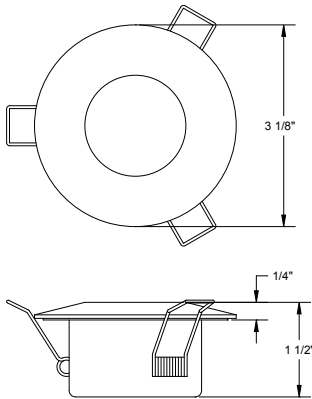

LED Lighting

3" Round 15 LED Down Lamp

Model: L18-AA-GL-GL

DIMENSIONS

LIGHT OUTPUT AT 4 FEET IN LUX

SPECIFICATIONS

- Light Source: 15 light emitting diodes; 5400 Kelvin, 64 Lumens
- Designed at: 12VDC, 0.07 Amp, 0.89 Watt

Green|SERIES PRODUCT INFORMATION

FEATURES

- Reduce battery power consumption by 85%.
- Bright Daylight White spectrum LEDs.
- Attractive frosted glass lens.
- Compact size and fashionable assembly.
- Recessed can with simple spring mount installation.
- For applications with less than 1/8" ceiling thickness.
- Metal housing.