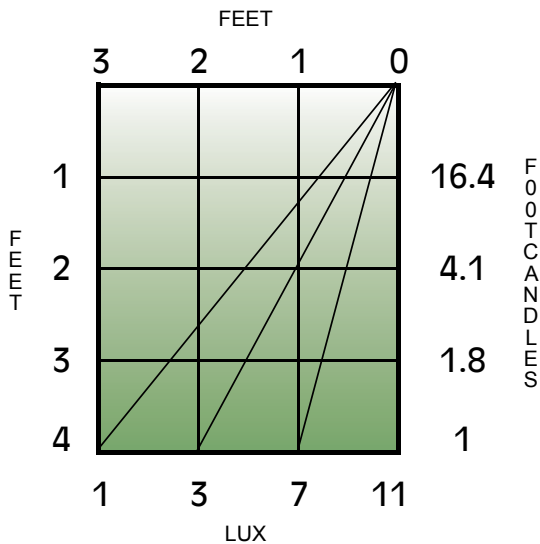

LED Lighting

3" Round 15 LED Down Lamp

Model: L18-AA-GL-GL

DIMENSIONS

LIGHT OUTPUT AT 4 FEET IN LUX

SPECIFICATIONS

- Light Source: 15 light emitting diodes; 5400 Kelvin, 64 Lumens
- Designed at: 12VDC, 0.07 Amp, 0.89 Watt

Green|SERIES PRODUCT INFORMATION

FEATURES

- Reduce battery power consumption by 85%.
- Bright Daylight White spectrum LEDs.
- Attractive frosted glass lens.
- Compact size and fashionable assembly.
- Recessed can with simple spring mount installation.
- For applications with less than 1/8" ceiling thickness.
- Metal housing.